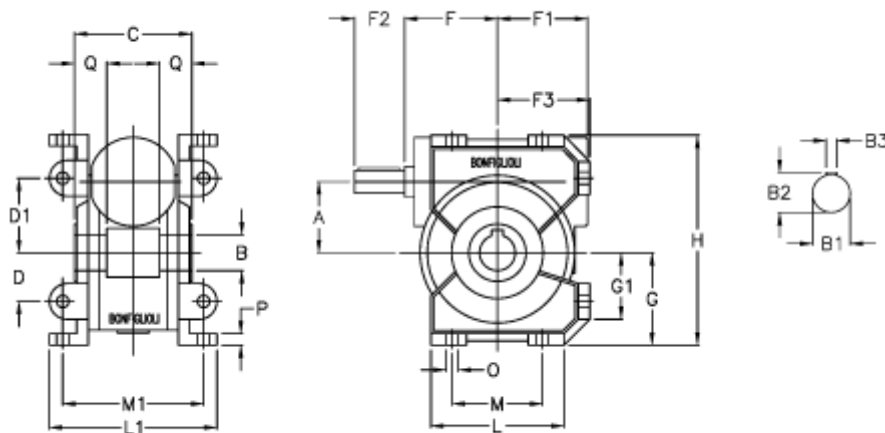

Article number: 3901044028000

Description: Worm gear with solid input shaft  
VF 44U-28-HS

## Measures

a = 44.6	Description = VF 44U-xx-HS	L = 80
B = 18	F = 54	L1 = 100
B1 = 11	F1 = 54	m = 52
B2 = 12.5	F2 = 30	M1 = 81.0
B3 = 4	F3 = 55.0	O = 8.5
C = 64	g = 55.0	P = 8
D = 29	G1 = 40.0	Q = 24.5
D1 = 46	H = 127.0	